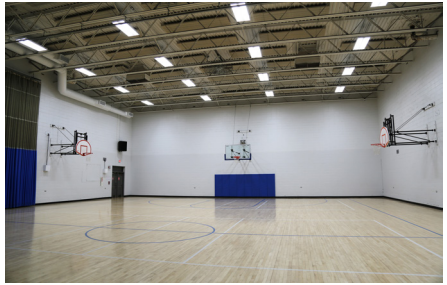

Birchwood Recreation Center

435 W. Illinois Avenue
Palatine, IL 60067
847.991.1960

CONTACT:

Keith Schmerer
kschmerer@palatineparks.org
847.496.6251