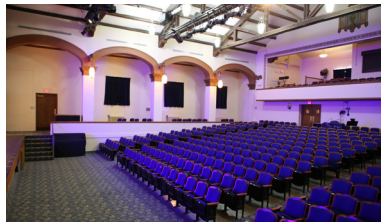

Community Center

250 E. Wood Street
Palatine, IL 60067
847.991.0333

CONTACT:

Keith Schmerer
kschmerer@palatineparks.org
847.496.6251

AMENITIES

- 5 multi-purpose rooms ideal for groups of 20–50
- 1080 sq. ft. dance studio with wood floor and mirrored wall
- Auditorium for seating up to 90 people.
- Gymnasium (one full basketball or three volleyball courts)
- Multi-purpose sport court on west shelf
- Indoor walking track (14-lap/mile)

Cutting Hall Performing Arts Center

150 E. Wood Street, Palatine, IL 60067
847.991.5318

CONTACT:

Jeff Greene
847.991.5318

jgreene@palatineparks.org

AMENITIES

- Fully operational theater with state of the art light and sound capabilities with a 431-seat auditorium
- Suitable for live performances and meetings
- Digital lighting and sound console
- Light and sound technicians on staff
- Box Office Services (Required for all ticketed performances with admission fees)
- 21' wide screen and video projection system
- Wireless hook up to video for presentations and films