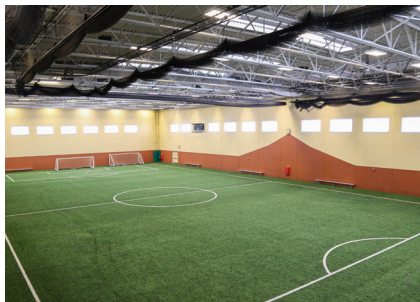

Community Center

250 E. Wood Street
Palatine, IL 60067
847.991.0333

CONTACT:

Keith Schmerer
kschmerer@palatineparks.org
847.496.6251

AMENITIES

- 5 multi-purpose rooms ideal for groups of 20–50
- 1080 sq. ft. dance studio with wood floor and mirrored wall
- Auditorium for seating up to 90 people.
- Gymnasium (one full basketball or three volleyball courts)
- Multi-purpose sport court on west shelf
- Indoor walking track (14-lap/mile)

Falcon Park Recreation Center

2195 N. Hicks Road
Palatine, IL 60074

CONTACT:

847.202.5111

falconrentals@palatineparks.org

BANQUET AMENITIES

- Banquet room, seating for 120 or 60 people
- Program/meeting room, seating for 30 people
- Kitchen and Audio/Visual packages

TURF FIELD

- 90'x180' synthetic turf playing field or two 90'x90' fields
- Soccer, lacrosse, baseball/softball or related uses

GYMNASIUM

- 11,880 sq. ft.
- One 84'x50' basketball court or two 74'x50' courts
- Three USAV 30'x60' sanctioned volleyball courts
- Overhead spectator viewing area
- Rentals for up to 300
- Indoor walking track (12-lap/mile)

BIRTHDAY PARTIES PARTY PACKAGES

Party packages are available at Birchwood Recreation Center, Community Center, Falcon Park Recreation Center, Palatine Hills Golf Course, and Palatine Stables. Packages include two-hour facility rental, themed activities and materials, and an instructor for the first hour (restrictions apply). Parties can also be booked at all four pools.